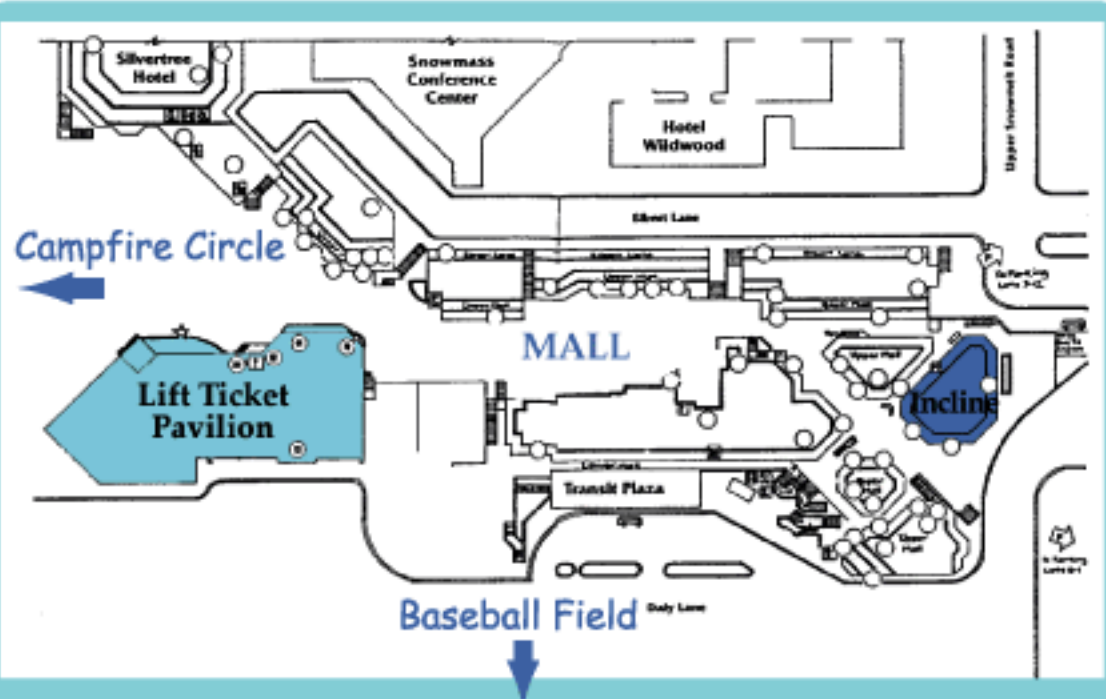

Evening Sky Party

Campfire Circle
Sat. & Sun.
8:30 - 10 p.m.

Astronomers and educators from Adler Planetarium lead evening explorations of the cosmos at the Campfire Circle, a short walk from the Mall, but away from its lights.